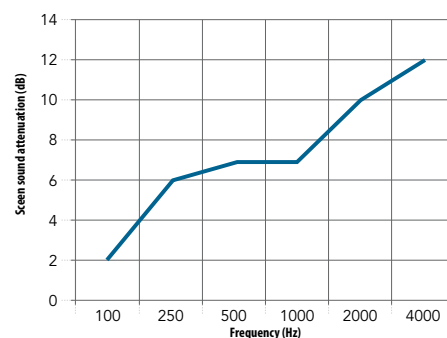

Brandreactie

B-s1,d0

Gebaseerd op EN 13501-1

Recycling

Volledig recyclebare steenwol

Reinigbaarheid

- Frame: Stofzuiger, vochtige doek & lagedrukschuimreiniging
- Canvas: Stofzuiger, vochtige doek & wassen in normale machinewas tot 70 graden

Binnenklimaat

Rockfon plafondoplossingen zijn Class E1 geassocieerd conform EN 13964 (EN 717-1).

Hygiëne

Steenwol draagt niet bij aan de groei van micro-organismen.

Materiaal & Gezondheid

Alle grondstoffen die gebruikt worden in Rockfon producten worden gescreend aan de hand van de lijst van beperkingen conform de REACH verordening. Ze bevatten geen zeer zorgwekkende stoffen (SVHC). Rockfon steenwolvezels voldoen aan de EU verordening voor veilige vezels en zijn EUCEB gecertificeerd.